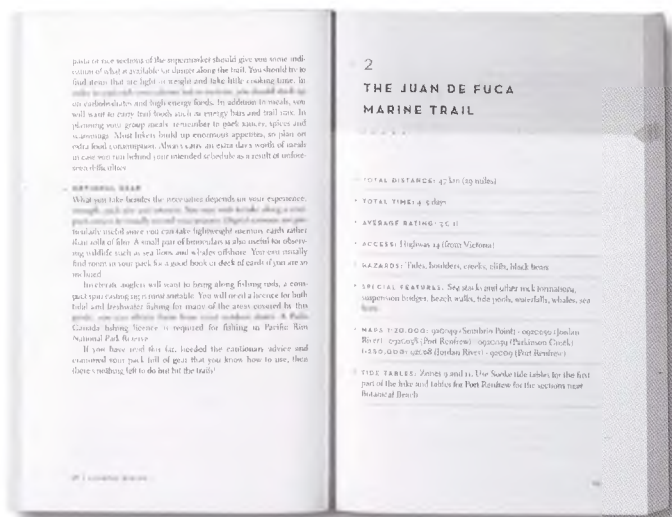

DESIGNERS | CONCEPTEUR GRAPHIQUES  
**Peter Cocking & Jessica Sullivan**

PHOTOGRAPHERS | PHOTOGRAPHES  
**Various**

PRINTER | IMPRIMEUR  
**Friesens**

SIZE | FORMAT ROGNÉ  
**14 x 22 cm**

HONOURABLE MENTION | MENTION HONORABLE